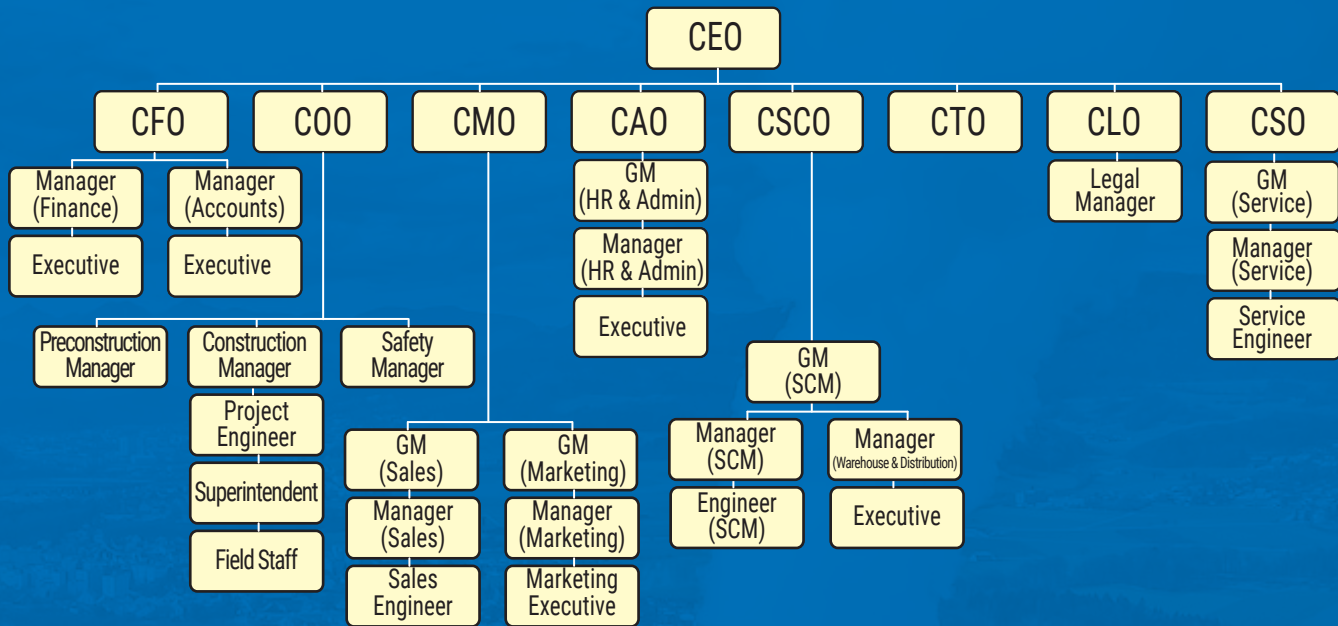

Organogram

Main Areas of Business

• Power Generation Sector • Power Transmission & Distribution Substation Sector • Overhead Transmission & Distribution Line Sector • Telecommunication Sector • Renewable Energy Generation Sector • Oil & Gas Production Sector • Oil & Gas Exploration Sector • Industrial Automation Sector • Manufacturing Industries • Pharmaceutical Factory • Cement Factory • Glass Production Factory • Textile and Spinning Mill • Garment Factory • Steel Mill • Water Treatment Plant • Beverage Plant • Industrial Production Plant

Our Products

Power Generation System Products

• Gas Turbine Generator • Steam Turbine Generator • Heat Recovery Steam Generator (HRSG) • Boiler • Natural Gas Generator • Diesel Generator • HFO Generator • Gasoline Generator • Air Compressor • Air Dryer • Spare Parts.

Power Transmission & Distribution Substation System Products

Low Voltage Products & Systems

• MCB • MCCB • RCCB • Air Circuit Breaker (ACB) • Surge Protective Device • Magnetic Contactor • Thermal Overload Relay • Contactor for capacitor switching • Power Supply Capacitor • Power Factor Correction Controller • Fuse Link • Fuse Gear • General Purpose Relay • Automatic Transfer Switch (ATS) • Changeover Switch • Switch and Indicator Lamp • Current Transformer (LV) • Power Cable and Control Cable • Spare Parts

Medium Voltage Products & Systems

• MV Vacuum Circuit Breaker • MV SF6 Gas Circuit Breaker • MV Vacuum Contactor • MV Load Break Switch • MV Outdoor Vacuum Recloser • MV Indoor/Outdoor Dry Type/Oil Filled Current Transformer • MV Indoor/Outdoor Dry Type/Oil Filled Voltage Transformer • MV Switches, Disconnecter & Isolator • MV Earthing Switch • MV Surge Arrester (Indoor & Outdoor) • MV Fuse • MV Fuse Cutout • MV Insulator • MV Heat Shrink • MV Power Cable and Wire • Spare Parts : • Spring Operating Mechanism for LBS • Electromagnet Mechanism for LBS • Manual Mechanism for LBS • Operation Mechanism for VCB • Gear Motor for VCB • Opening Coil & Closing Coil for VCB • Contactor Head for VCB • Female Contactor Box • Male Contactor Box • Sealing Pole for VCB • Gas Insulating Enclosure • VCB Truck • VCB Gear • VCB Socket • Vacuum Interrupter for VCB • Vacuum Interrupter for LBS • Vacuum Interrupter for contactor, Recloser & sectional switch • Switchgear Enclosure • VCB Complete Parts • LBS Complete Parts

High Voltage Products & Systems

• HV Generator Circuit Breaker • HV Disconnecter • HV Oil Filled Current Transformer • HV Oil Filled Capacitive/Inductive Voltage Transformer • HV Live Tank/Dead Tank SF6 Circuit Breaker • HV Surge Arrester • HV Insulator • HV Overhead Line and accessories • HV Overhead Line Steel Tower • HV Underground Cable • Spare Parts